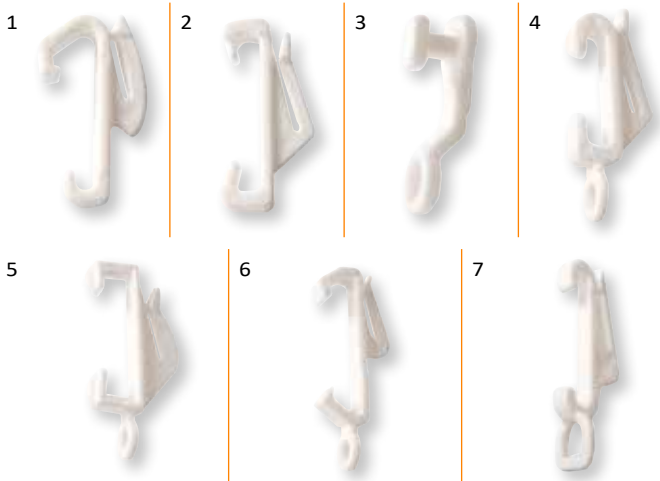

HOUSEHOLD PRODUCTS

incorporating WALL GARD Smart Hooks

PRODUCT CATALOGUE

Curtain Accessories

Curtain Tape Hooks

Polybag with Barcode Label

Code	Description	Contents	Outer
012074N	Curtain Tape Hooks Plastic	80	10
001429N	Curtain Tape Hooks Nylon	18	10
005335N	Curtain Tape Hooks Brass Plated	6	10

Curtain Rod Hooks

Polybag with Barcode Label

Code	Description	Contents	Outer
043153N	Curtain Rod Centre Support	6	10
005342N	Curtain Rod Hooks Self Adhesive	2+1	10

Curtain Gliders

Polybag with Barcode Label